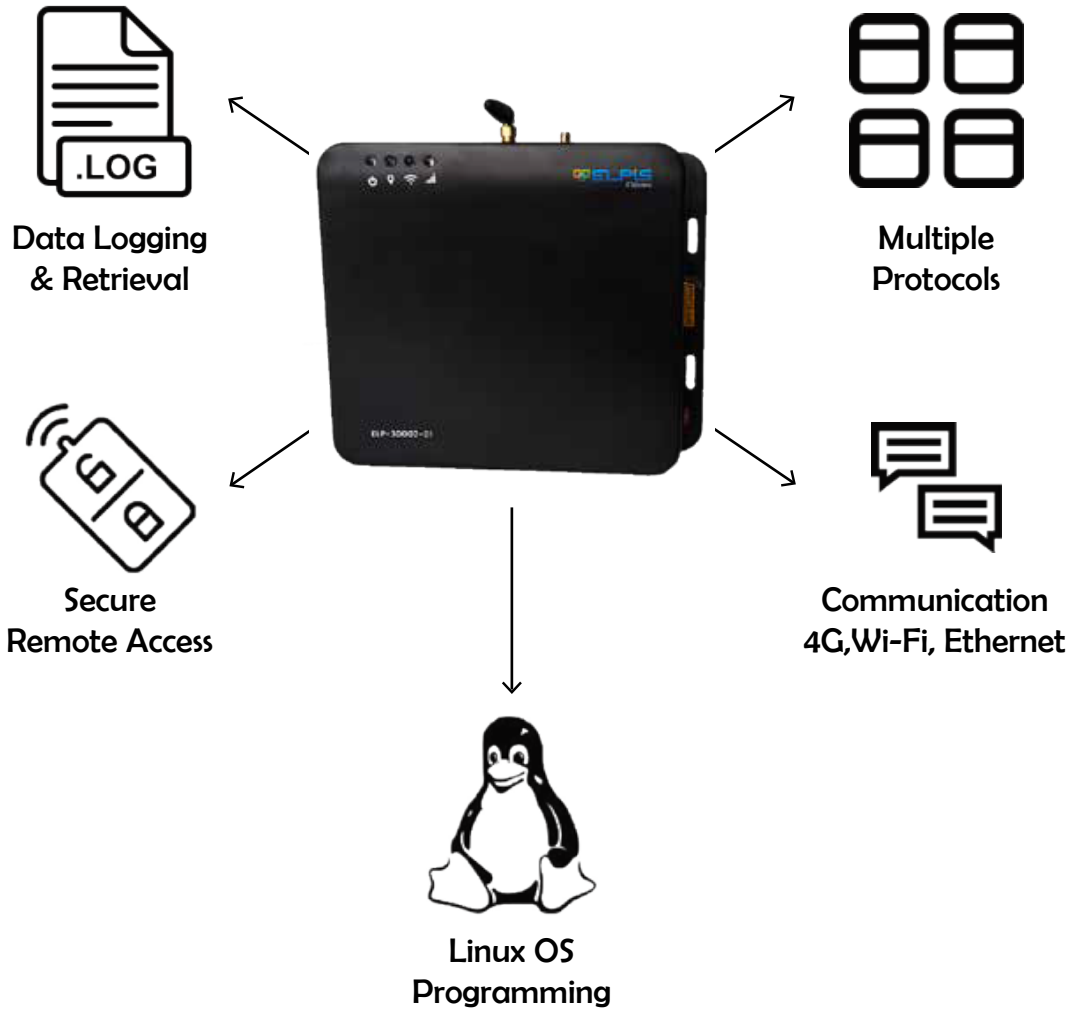

Key Features

Get In Touch:

Phone: +91 63648 35111
E-mail: sales@elpisitsolutions.com
Web: www.elpisitsolutions.com

Our Products: Data Acquisition Systems, Location Based Solutions, Data Analytics Solutions, OPC Products
Our Solutions: Industrial Automation Software, Customer Enterprise Solutions, Cloud & Embedded IOT Mobile Dev
Find us at www.elpisitsolutions.com