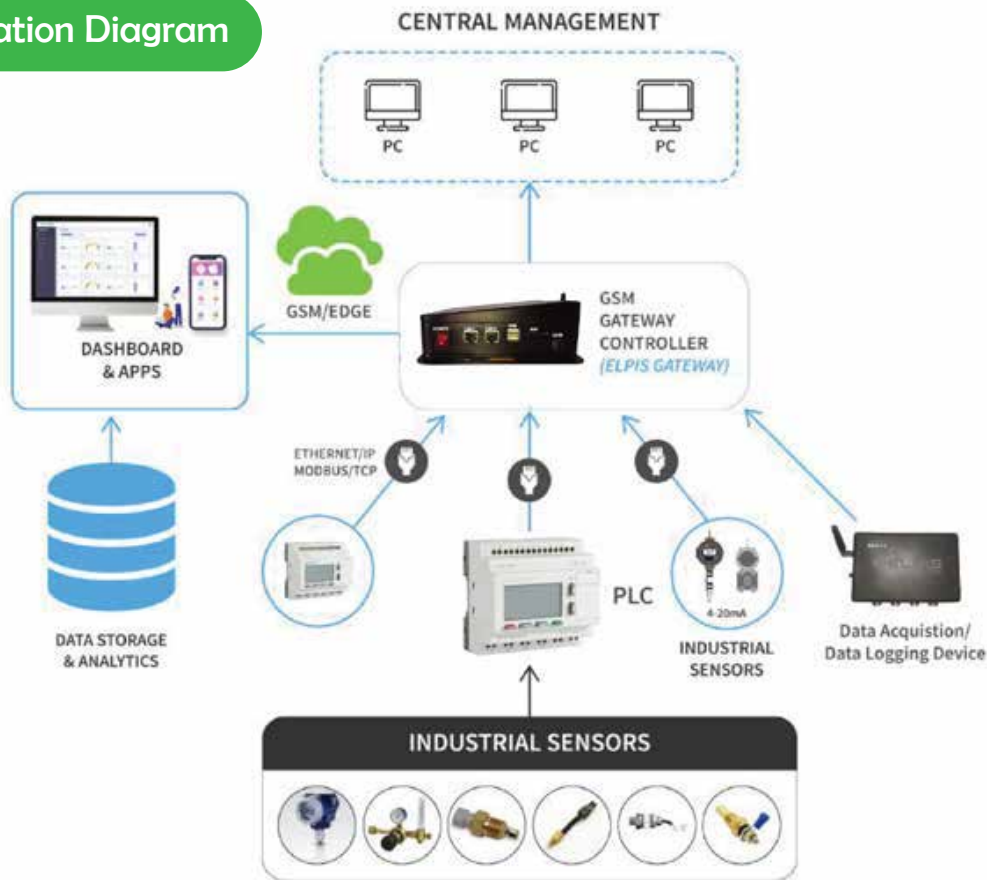

LED I ndicators Power supply, 4G LED, MODBUS LED	Enclosure ABS Plastic	Dimensions 200x150x75mm (L x W x H)	Configuration Web Server

Industries

Oil & Gas	Power/Energy Solutions	Manufacturing
Industrial Automation	System Integrators	Machine Builders

Application Diagram